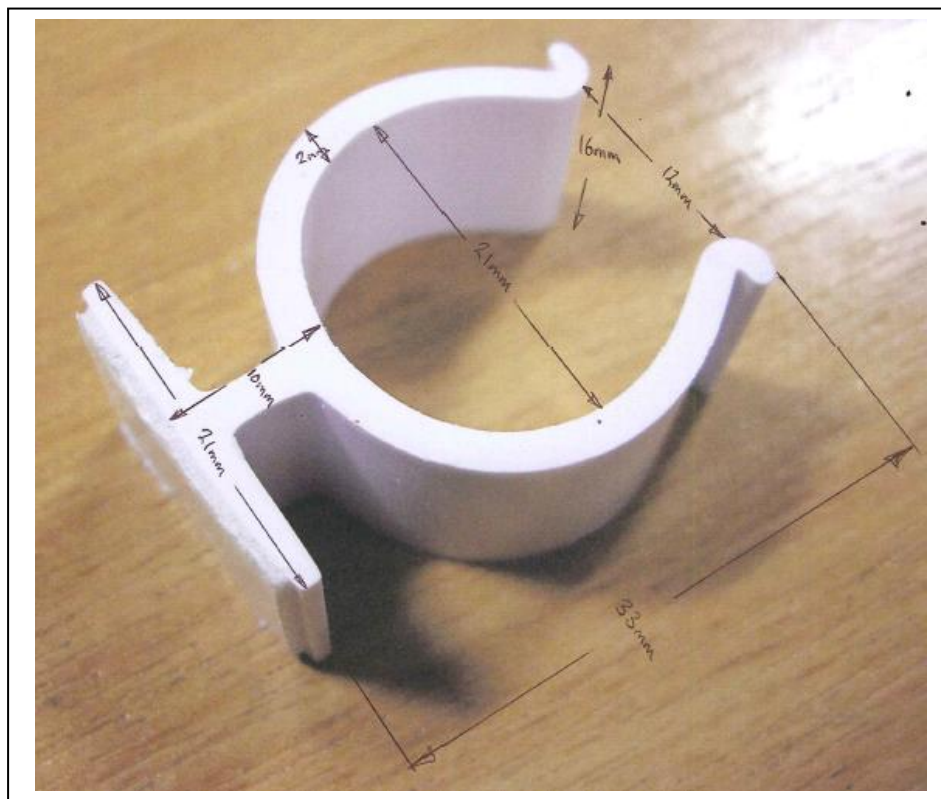

SIGN ACCESSORIES – POLE CLIP

Product Code: CFC

This clip is ideal for affixing signs to circular tubing such as Fire Extinguisher Stands

Height (mm)	33
Width (mm)	25
Depth (mm)	16
Weight (kg)	0.01
Unit of Sale	1